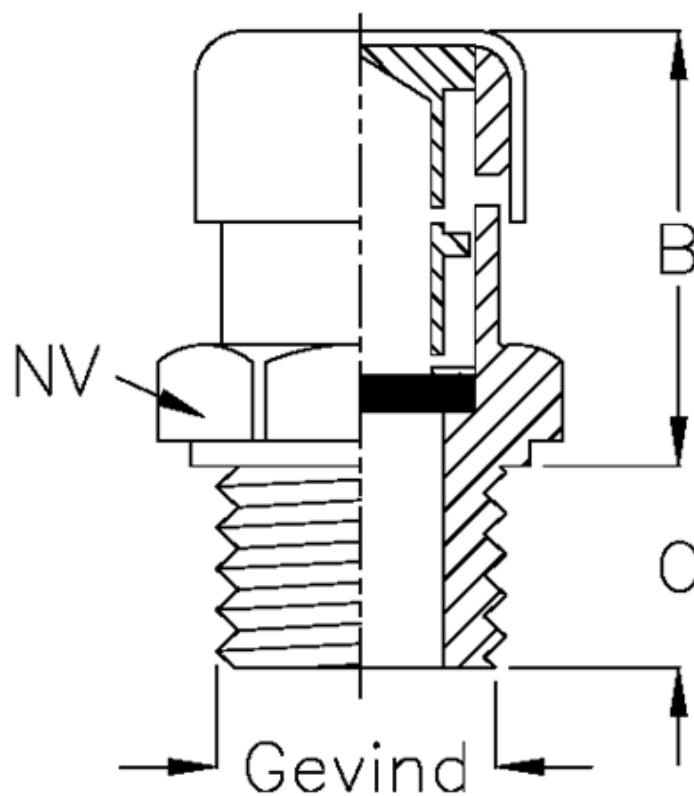

# Data Sheet

Article number: 21311483

Description: Breather plug with labyrinth/filter  
Type 31A G 1/4

## Measures

B = 20

C = 9

NV = 17

Thread = 1/4 GAS